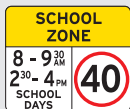

PENALTY
\$362
+ 2 DEMERIT POINTS

Bus Zone

You must not stop your vehicle in a Bus Zone unless you are driving a public bus.

PENALTY
\$362
+ 2 DEMERIT POINTS

Mobile Phone Use

Do not use a hand held mobile phone while driving.

PENALTY
\$481
+ 5 DEMERIT POINTS

School Zone Speeding Offences

40km/h is the speed limit. Children are vulnerable in school zones.

MIN
PENALTY
\$211
+ 2 DEMERIT POINTS

Pedestrian Crossings

Do not stop or park on or near a marked crossing.